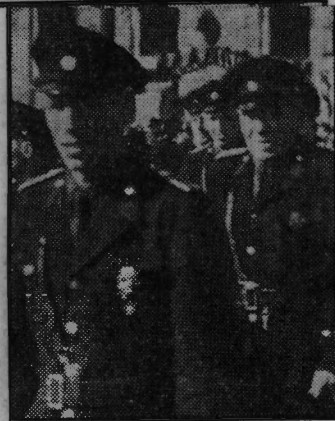

US

The Herald Blundered

A STRUGGLING rioter is half-dragged, half-carried away by East Berlin police.

This picture was published yesterday by the Daily Herald, which alleged that it showed East Berlin police fighting with rioters. Anyone with the slightest knowledge of Berlin, however, knows that East Berlin police wear flat caps. Only the West German and West Berlin police have the distinctive helmet which these policemen are wearing.

The picture below shows the cap worn by the East German police.

was
ers
the
ong
ple.
was

D. W. K.
19/6/53.

Mr. Stockwell

For your guidance,